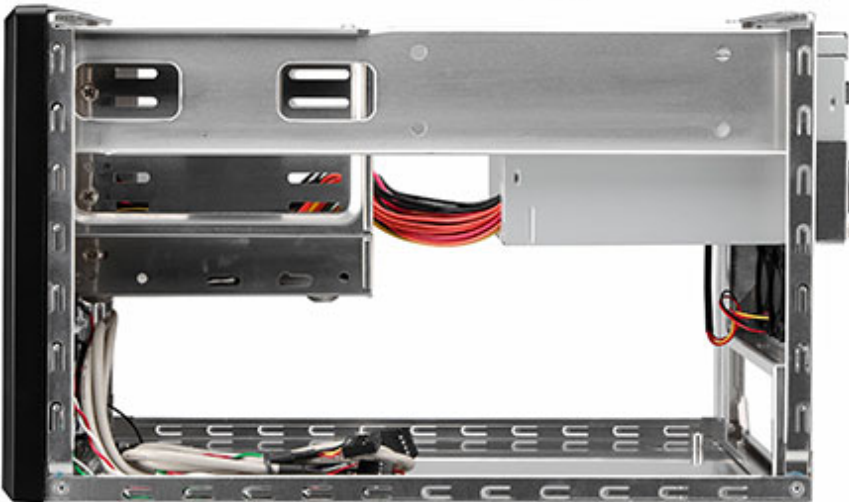

69.95 EUR  
incl. 19% VAT, plus [shipping](#)

Model No	6009 (250W)
M/B Form Factor	Mini-ITX (6.7"x 6.7")
Dimensions (L x W x D)	200 x 225 x 330(mm)
Drive Bays	Internal 3.5*1 External 3.5*1 External 5.25*2
PSU Form Factor	Internal Power Supply: 250W (230V) with 2x 40mm fan
Indicators	Power LED, HDD LED
Front I/O	Power Button, Reset Button
Front I/O	USB2.0*2, Audio*1, Mic*1, 1x Firewire IEEE1394
Rear I/O	COM*3, 2x PCI