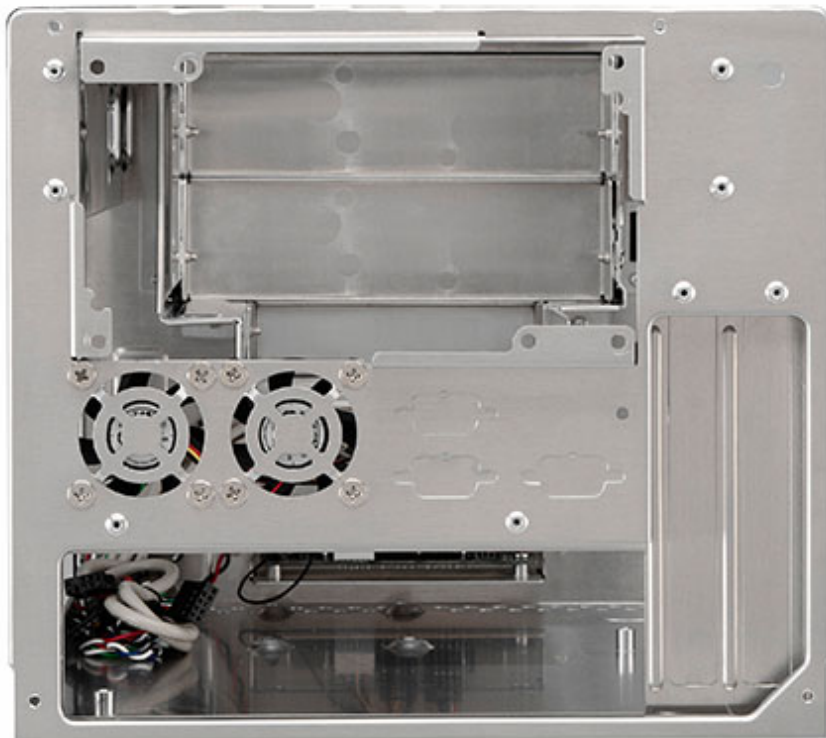

69.95 EUR  
incl. 19% VAT, plus [shipping](#)

Model No	6009 (250W)
M/B Form Factor	Mini-ITX (6.7"x 6.7")
Dimensions (L x W x D)	200 x 225 x 330(mm)
Drive Bays	Internal 3.5*1 External 3.5*1 External 5.25*2
PSU Form Factor	Internal Power Supply: 250W (230V) with 2x 40mm fan
Indicators	Power LED, HDD LED
Front I/O	Power Button, Reset Button
Front I/O	USB2.0*2, Audio*1, Mic*1, 1x Firewire IEEE1394
Rear I/O	COM*3, 2x PCI